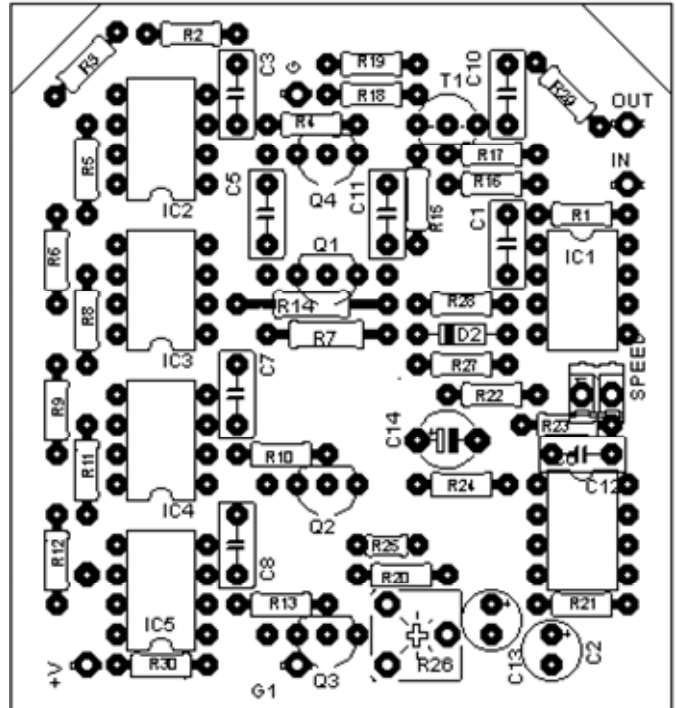

Phase90-Classie

Partlist

R1	10k	C1	10n
R2	10k	C2	33u/16
R3	10k	C3	47n
R4	22k	C5	47n
R5	10k	C7	47n
R6	10k	C8	47n
R7	22k	C10	47n
R8	10k	C11	47n
R9	10k	C12	10n
R10	22k	C13	33u/16
R11	10k	C14	10u/50
R12	10k	ZD2	5v1
R13	22k	IC1-6	LM741
R14	22k	Q1-4	2N5952
R15	150k	R26	220k trim
R16	150k	SPEED	500kC
R17	150k		
R18	56k		
R19	150k		
R20	3m9		
R21	150k		
R22	4k7		
R23	470k		
R24	150k		
R25	1m		
R27	10k		
R28	470k		
R29	10k		
R30	470		